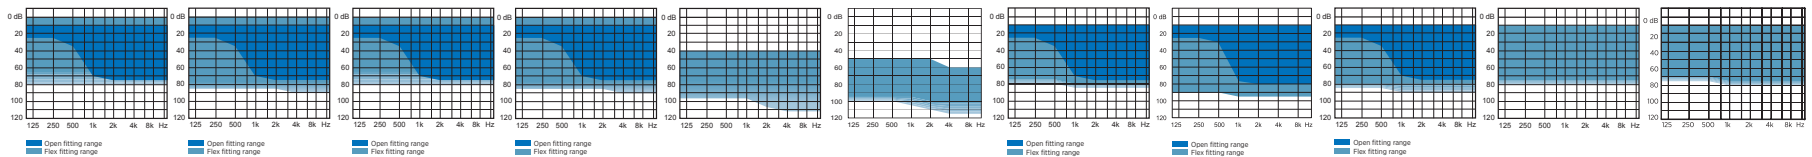

Key to Available Features:

- Available
- RC-DEX
- M-DEX
- FM-DEX
- TV-DEX
- PHONE-DEX

STYLE	PASSION RIC		FUSION RIC/RITE				m-CB	FASHION BTE	9-SERIES BTE	XP CUSTOM	CIC
RECEIVER TYPE	S RECEIVER	M RECEIVER	S RECEIVER	M RECEIVER	P RECEIVER	HP RECEIVER					
Open Fit Option	●	●	●	●			●	●	●		
Max Gain *	52 dB SPL	59 dB SPL	53 dB SPL	60 dB SPL	64 dB SPL	74 dB SPL	57 dB SPL	66 dB SPL	61 dB SPL	58 dB SPL	56 dB SPL
MPO*	108 dB SPL	113 dB SPL	108 dB SPL	113 dB SPL	123 dB SPL	132 dB SPL	123 dB SPL	132 dB SPL	124 dB SPL	118 dB SPL	115 dB SPL
Bandwidth**	100-10,000 Hz	100-9,200 Hz	100-10,000 Hz	100-10,000 Hz	100-8,500 Hz	100-7,600 Hz	100-10,000 Hz	100-7,700 Hz	100-8,000 Hz	100-9,450 Hz	100-10,000 Hz
Battery Size	10	10	312	312	312	312	10	312	13	312	10
Battery Life (HRS)*	90	90	150	155	145	145	85	120	295	110	100
IE Volume Control	● ●	● ●	● ●	● ●	● ●	● ●	● ●	● ● Standard	● ● Standard	● ●	● ●
IE Program Shift	● ●	● ●	● ● Standard	● ● Standard	● ● Standard	● ● Standard	● ●	● ● Standard	● ● Standard	● ●	● ●
Telecoil / Loop Access	● ●	● ●	● ● Standard	● ● Standard	● ● Standard	● ● Standard	● ●	● ● Standard	● ● Standard	● ● Standard	● ●
DEX Devices	● ● ● ● ●	● ● ● ● ●	● ● ● ● ●	● ● ● ● ●	● ● ● ● ●	● ● ● ● ●	● ● ● ● ●	● ● ● ● ●	● ● ● ● ●	● ● ● ● ●	● ● ● ● ●
Enhanced Wind Noise Reduction			●	●	●	●		●			